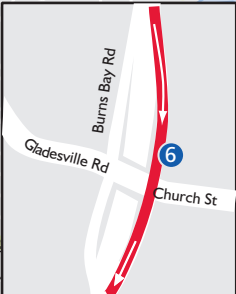

Seven Bridges Walk

Anti-clockwise Shuttle

- Shuttle Stops**
- 1. Milsons Point PICK UP ONLY**
Alfred St (Western Side), opposite station
 - 2. Wollstonecraft**
King St, Wollstonecraft, Brennan Park
 - 3. Greenwich Hospital**
River Rd, Greenwich Hospital
 - 4. Longueville (Blaxlands Corner)**
River Rd West, Northwood, near William Edward St
 - 5. Linley Point**
Burns Bay Rd, Linley Py, near View St
 - 6. Hunters Hill**
Hunters Hill Exit, Hunters Hill, approach to Church St
 - 7. Drummoyne**
Victoria Rd, Drummoyne, near Post Office
 - 8. Rozelle (Callan Park)**
Balmain Road, Lilyfield, near Cecily St
 - 9. Pyrmont (Casino)**
Pirrama Road, Pyrmont, Opposite The Star
 - 10. The Rocks (First Fleet Park)**
George St, The Rocks at First Fleet Park
 - 11. Milsons Point SET DOWN ONLY**
Broughton St near Pitt St