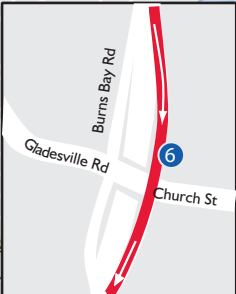

Seven Bridges Walk

Anti-clockwise Shuttle (Desto Code: 0087)

- Shuttle Stops**
1. Milsons Point - opp Milsons Point Stn
 2. Woolstonecraft Village - King St, nr Brennan Park
 3. Greenwich Hospital - River Road
 4. Lane Cove Village - River Rd nr William Edward St
 5. Linley Point - Burns Bay Rd, after View St
 6. Hunters Hill - Chuch St exit
 7. Drummoyne - Victoria Rd, nr Post Office
 8. Rozelle, Victoria Rd, nr Terry St
 9. The Star - Pirrama Rd
 10. King St Wharf - Eskine St, nr Shelley St
 11. Milsons Point SET DOWN ONLY Broughton St